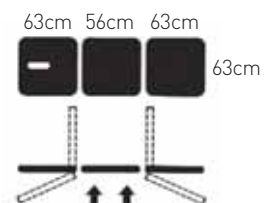

JUST CARE

UPHOLSTERY COLOURS

PR03 Dimensions

| | |
|------------------------|-------|
| Length | 180cm |
| Width | 70cm |
| Variable Height Adjust | |
| low | 50cm |
| high | 96cm |

Extra carriage charges may apply

Two Man Delivery
& Installation
Included in Price

couches

Windsor Ultra 5 Motor Couch

- Remote control adjustment on height, leg and back rest
- Converts easily from chair to couch
- Optional face hole with pillow plug
- Electrically operated tilt mechanism
- Fifth motor raises chair from floor allowing
- Dimensions: 68-91H x 61W x 170-200L cm