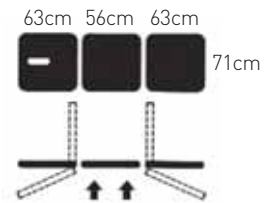

Two Man Delivery
& Installation
Included in Price