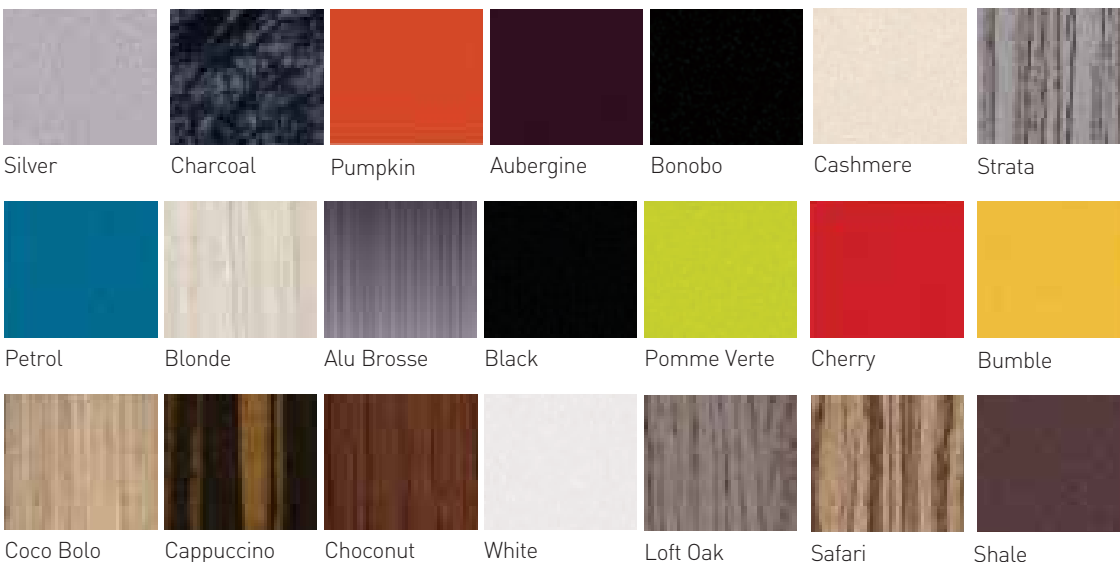

Shown in Blonde with Charcoal top

Extra carriage charges may apply

Optional Extra for Sigma Desks

- 0044 Lockable Cash Drawer £112.50

All Sigma Units are shown in Zebrano with Bonobo top

REM Laminate Colours

- Silver
- Charcoal
- Pumpkin
- Aubergine
- Bonobo
- Cashmere
- Strata
- Petrol
- Blonde
- Alu Brosse
- Black
- Pomme Verte
- Cherry
- Bumble
- Coco Bolo
- Cappuccino
- Choconut
- White
- Loft Oak
- Safari
- Shale
- Winchester Oak