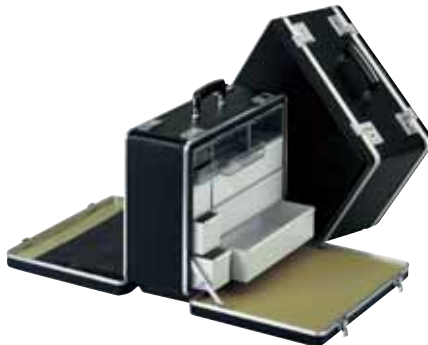

MICRAGARD kills all germs and prevents cross contamination even if the bag is never washed or sterilised.

- Supplied with shoulder strap
- Colour Blue or Black
- Weight 2.3kgs
- Dimensions: 37.5W x 40H x 24D cm

8806-BK	Domiciliary Bag Black	<b>1</b>	£199.00
8806-BL	Domiciliary Bag Blue		£199.00
8807-BK	Wheeled Domiciliary Bag Black		£265.00
8807-BL	Wheeled Domiciliary Bag Blue	<b>2</b>	£265.00

### Practica 1

- Wipe clean, pull-out drawer system with drop-down front
- Shockproof ABS
- Aluminium frames and key locks
- Internal dimensions: 41.2 x 31.1 x 18 cm
- Weight: 5.2kg (empty)

3050 Practica 1 £184.50

### Practica 2

- Wipe clean, pull-out drawer system with drop-down front
- Durable PVC
- Combination locks
- Document pocket and end pocket
- Internal dimensions: 41.2 x 31.1 x 18 cm
- Weight: 7kg (empty)